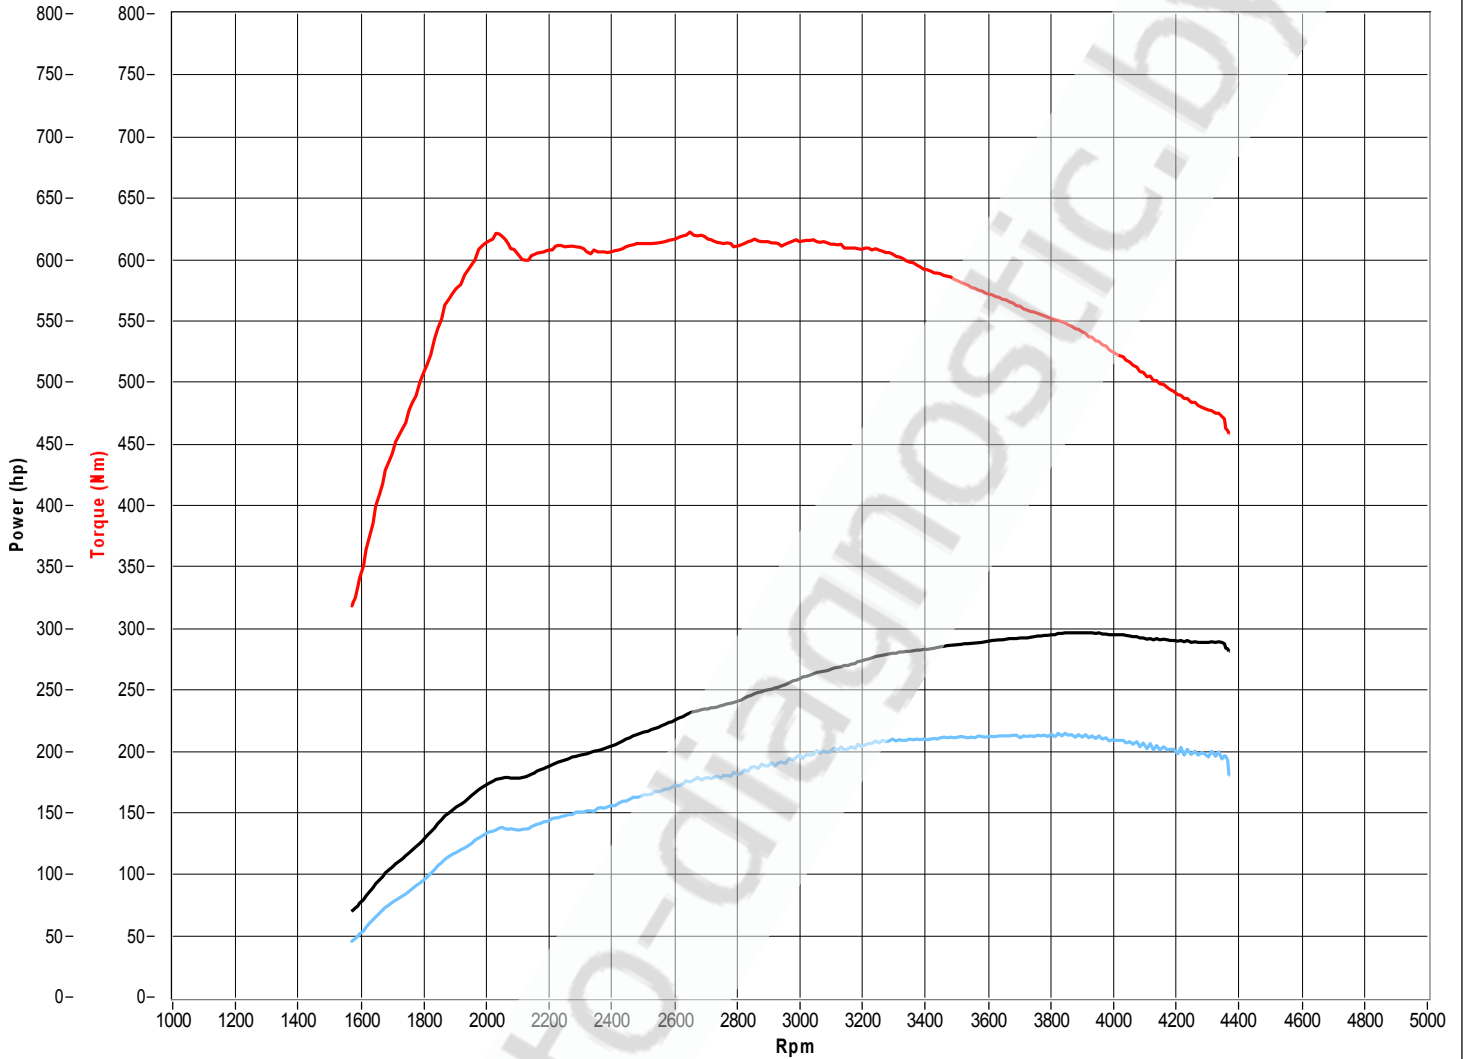

Auto-Diagnostic

www.auto-diagnostic.by email: info@auto-diagnostic.by
 +375297675889 +375296016161 +375295079204
 Republic of Belarus, Minsk, Borodinskaya 2a

SWEEP TEST

Test date	25/04/15 - 10:10:08
Vehicle model	audi a6 c6 3,0tdi
Reg. plate	4648 HE-7
Customer	
Operator	
Displacement	0
Fuel	Diesel
Engine type	Charged
Rpm meter	Automatic
Drive	4WD
Temperature (°C)	17
Pressure (mbar)	1001
File name	150425_101008.dat
Note	

● Shaft power	● Wheel power
● Torque	

Max power to shaft	296,4	hp
Max power at corresponding to correction standard	3867	rpm
correction factor	139	km/h
Max power to wheel	214,5	hp
Maximum torque	622,0	Nm
Maximum torque at corresponding to	95	km/h
	2645	rpm
Maximum speed	158	km/h
Maximum rpm	4375	rpm